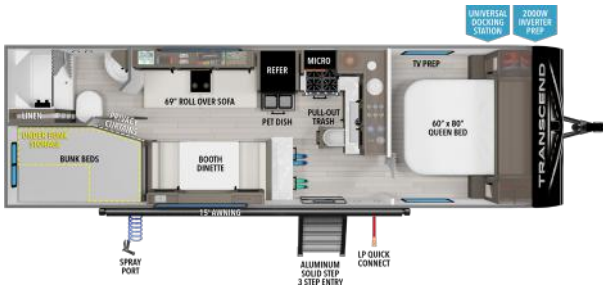

26BHX UVW¹ HITCH¹ LENGTH² HEIGHT CAPACITY
 6,505 635 30' 11" 11' 56 78 39

NEW

COMING SOON

23BHX UVW¹ HITCH¹ LENGTH² HEIGHT CAPACITY
 TBD TBD 0' 0" 0' 0 0 0

NEW

26RBX UVW¹ HITCH¹ LENGTH² HEIGHT CAPACITY
 TBD TBD 31' 6" 11' 56 78 39