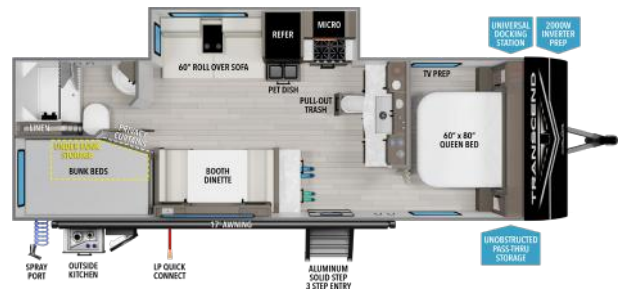

TRANSCEND™ XPLÖR

20MKX UVW¹ HITCH¹ LENGTH² HEIGHT CAPACITY
 5,397 517 24' 11" 11' 56 39 39

25MLX UVW¹ HITCH¹ LENGTH² HEIGHT CAPACITY
 6,335 630 29' 9" 11' 56 57 39

22RBX UVW¹ HITCH¹ LENGTH² HEIGHT CAPACITY
 5,749 537 26' 10" 11' 56 78 39