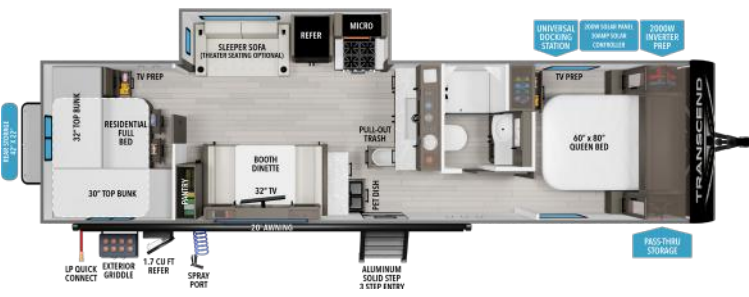

295QBT

UVW'¹ **7,383** HITCH'² **803** LENGTH'² **35' 11"** HEIGHT **11'** CAPACITY **56 78 39**