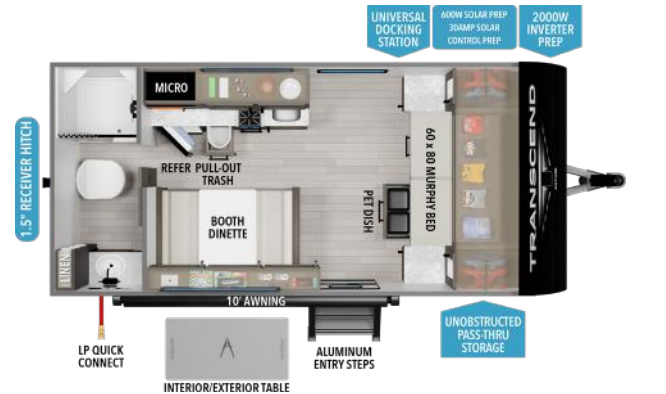

151BH

UVW¹ 3,550 HITCH¹ 490 LENGTH² 19' 8" HEIGHT 10' 3" CAPACITY 37 37 37

151RB

UVW¹ 3,600 HITCH¹ 490 LENGTH² 19' 8" HEIGHT 10' 3" CAPACITY 37 37 37

NEW

161BH

UVW¹ TBD HITCH¹ TBD LENGTH² 0' 0" HEIGHT 0' 0" CAPACITY 0 0 0