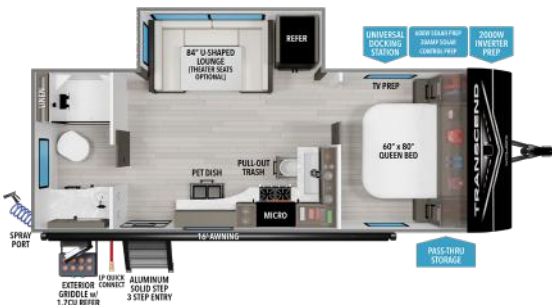

22RBX   UVW¹   HITCH¹   LENGTH²   HEIGHT   CAPACITY
5,749   537   26' 10"   11'   56 78 39