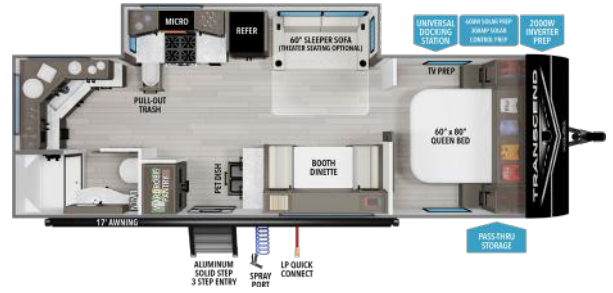

TRANSCEND™ XPLÖR

20MKX UVW¹ HITCH¹ LENGTH² HEIGHT CAPACITY
 5,397 517 24' 11" 11' 56 39 39

25MLX UVW¹ HITCH¹ LENGTH² HEIGHT CAPACITY
 6,335 630 29' 9" 11' 56 57 39

22RBX UVW¹ HITCH¹ LENGTH² HEIGHT CAPACITY
 5,749 537 26' 10" 11' 56 78 39