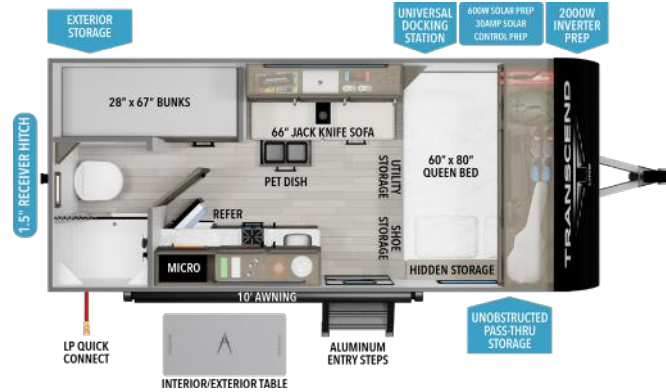

151BH

UVW¹ 3,550 HITCH¹ 490 LENGTH² 19' 8" HEIGHT 10' 3" CAPACITY 37 37 37

151RB

UVW¹ 3,600 HITCH¹ 490 LENGTH² 19' 8" HEIGHT 10' 3" CAPACITY 37 37 37

NEW

161BH

UVW¹ TBD HITCH¹ TBD LENGTH² 0' 0" HEIGHT 0' 0" CAPACITY 0 0 0