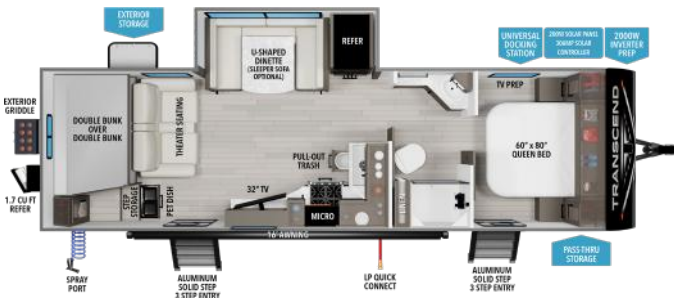

265BHT

UVW'¹ **6,716** HITCH'² **694** LENGTH'² **32' 9"** HEIGHT **11'** CAPACITY **56 78 39**