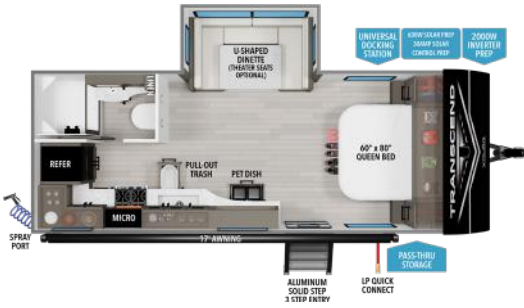

TRANSCEND™ XPLÖR

20MKX   UVW¹   HITCH¹   LENGTH²   HEIGHT   CAPACITY
5,397   517   24' 11"   11'   56 39 39