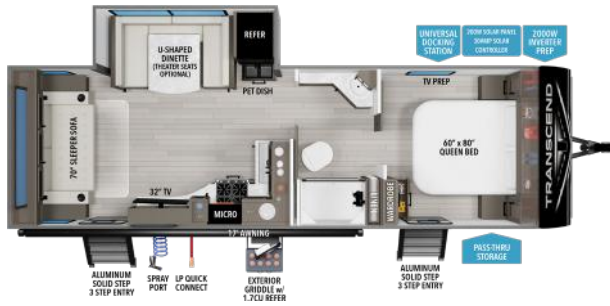

TRANSCEND™

245RLT

UVW'¹ **6,456** HITCH'² **668** LENGTH'² **30' 8"** HEIGHT **11'** CAPACITY **56 78 39**